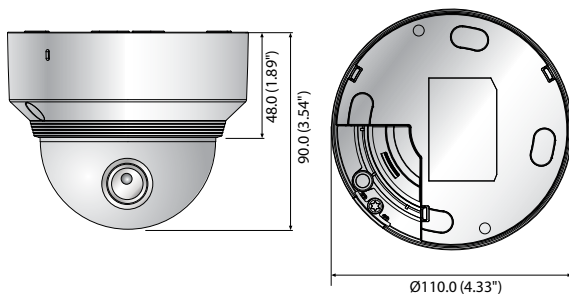

Dimensions

Unit : mm (inch)